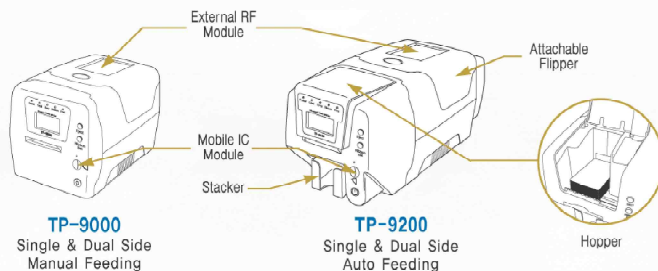

► Specifications Card Printer TP-9200

Printer Standard Features

Print Technology	Direct-to-card Dye-sublimation / Resin thermal transfer
Print Capabilities	One or Two Sided, edge-to-edge printing Full-color and monochrome printing capability Alphanumeric text, logos and digitized signatures
Print Resolution	300 dpi (11.8 dpm), 16.7 Million Color
Print Speed	Full-Color Printing : Single Side YMCO 18 sec/card & YMCKO 21 sec/ card
* Under Specific Conditions	Dual Side YMCKOK 27 sec/card
Card Capacity	Monochrome : Single Side 6.5 sec/card Automatic Feed : 100-card input for 0.4mm ~1.2mm cards 70-card output standard Manual Single Feed : 1-card input

Printer Option

Magnetic Stripe Encoding	ISO7811 (Track 1,2,3), Coercivity : HiCo/LoCo
Smart Card Personalization	ISO, EMV - Contact Landing Type
RF ID Card	Mifare, ISO 14443 A / B, ISO15693
SAM	PLCC 1 (Extra-2 Sockets), SIM 4 sockets
Mobile Chip Card	ISO 7816

Printer Specifications

Dimensions	Single : 403(L) × 192 (W) × 202 (H)mm Dual : 471(L) × 192 (W) × 202 (H)mm
Weight	Single : 5.5kg Dual : 6.5kg
Power	Input : 100V~250V, 50/60Hz, Output : DC 24V
Font	True Type Fonts via Window Drivers
Memory	128 MB RAM
Interface	USB2.0 (High-Speed), RS-232, Built in 10/100 Ethernet
Operating System for Printer Driver	All 32-bit and 64-bit compatible : Windows® 7, Windows Vista®, XP, Windows 2008 Server, Windows 2003 Server, Windows 8
Approvals	FCC Class A, CE (EN 55022 Class A, EN 55024), CCC, KCC
Software	TheDesigner™

Printer Specifications (TP-9000)

Print Speed	Full-Color Printing : Single Side : 26 sec/ card
* Under Specific Conditions	Dual Side : 33 sec/card
Dimensions	Monochrome : Single Side 7 sec/card Single : 292(L) × 192 (W) × 196 (H)mm Dual : 395(L) × 192 (W) × 196 (H)mm
Weight	Single : 4.5kg Dual : 5.0kg